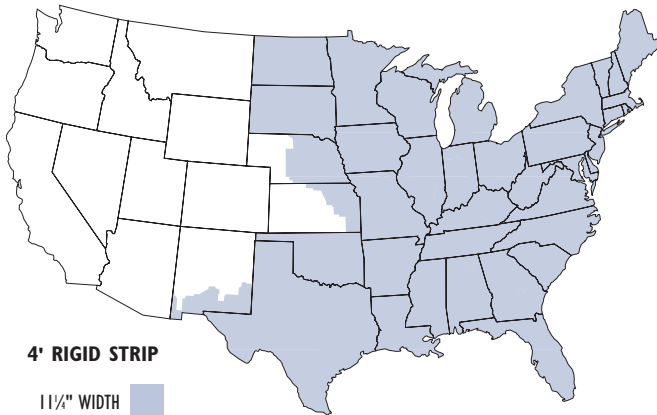

INNOVATIONS FOR LIVING™

VENTSURE® 4' RIGID STRIP EXTERNALLY BAFFLED RIDGE VENTS

For an efficient roofing system, it's essential that the attic stay dry and cool. You can create this environment by using VentSure® 4' Rigid Strip Externally Baffled Ridge Vents in combination with undereave soffit vents. Together they allow the natural flow of outside air up into the attic—and back out again. Without this system, moisture can reduce the effectiveness of your insulation, causing rotting or mildew on wood surfaces, drywall damage, peeling paint or warped siding.

Features and benefits of VentSure® 4' Rigid Strip Externally Baffled Ridge Vents:

- Net free vent area: 17 sq. in. per lineal ft. (68 sq. in. per 4 ft. section)
- Externally baffled for added protection against the elements
- Year-round protection and consistent ventilation without moving parts or energy consumption
- Shingle-over width of 11¼" to accommodate a standard ridge cap shingle—overall width 13½"
- Easy-to-handle 4' sections
- Long-lasting 20-Year Limited Warranty*
- No end caps required
- Unique design works with almost any roof pitch (3/12 to 16/12)

PRODUCT AVAILABILITY MAP

For assistance in identifying your Service Area, ask your contractor or call 1-800-GET-PINK.