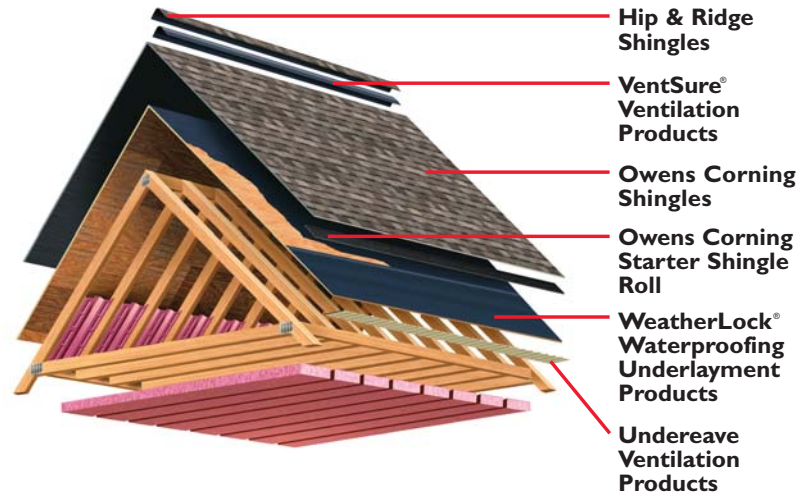

OWENS CORNING ROOFING SYSTEM

INNOVATIONS FOR LIVING™

OWENS CORNING ROOFING AND ASPHALT, LLC
ONE OWENS CORNING PARKWAY
TOLEDO, OHIO, USA 43659

1-800-GET-PINK™
www.owenscorning.com

Pub. No. 102652-A. Printed in U. S. A. January 2007. THE PINK PANTHER™ & ©1964-2007 Metro-Goldwyn-Mayer Studios Inc. All Rights Reserved. The color PINK is a registered trademark of Owens Corning. ©2007 Owens Corning.